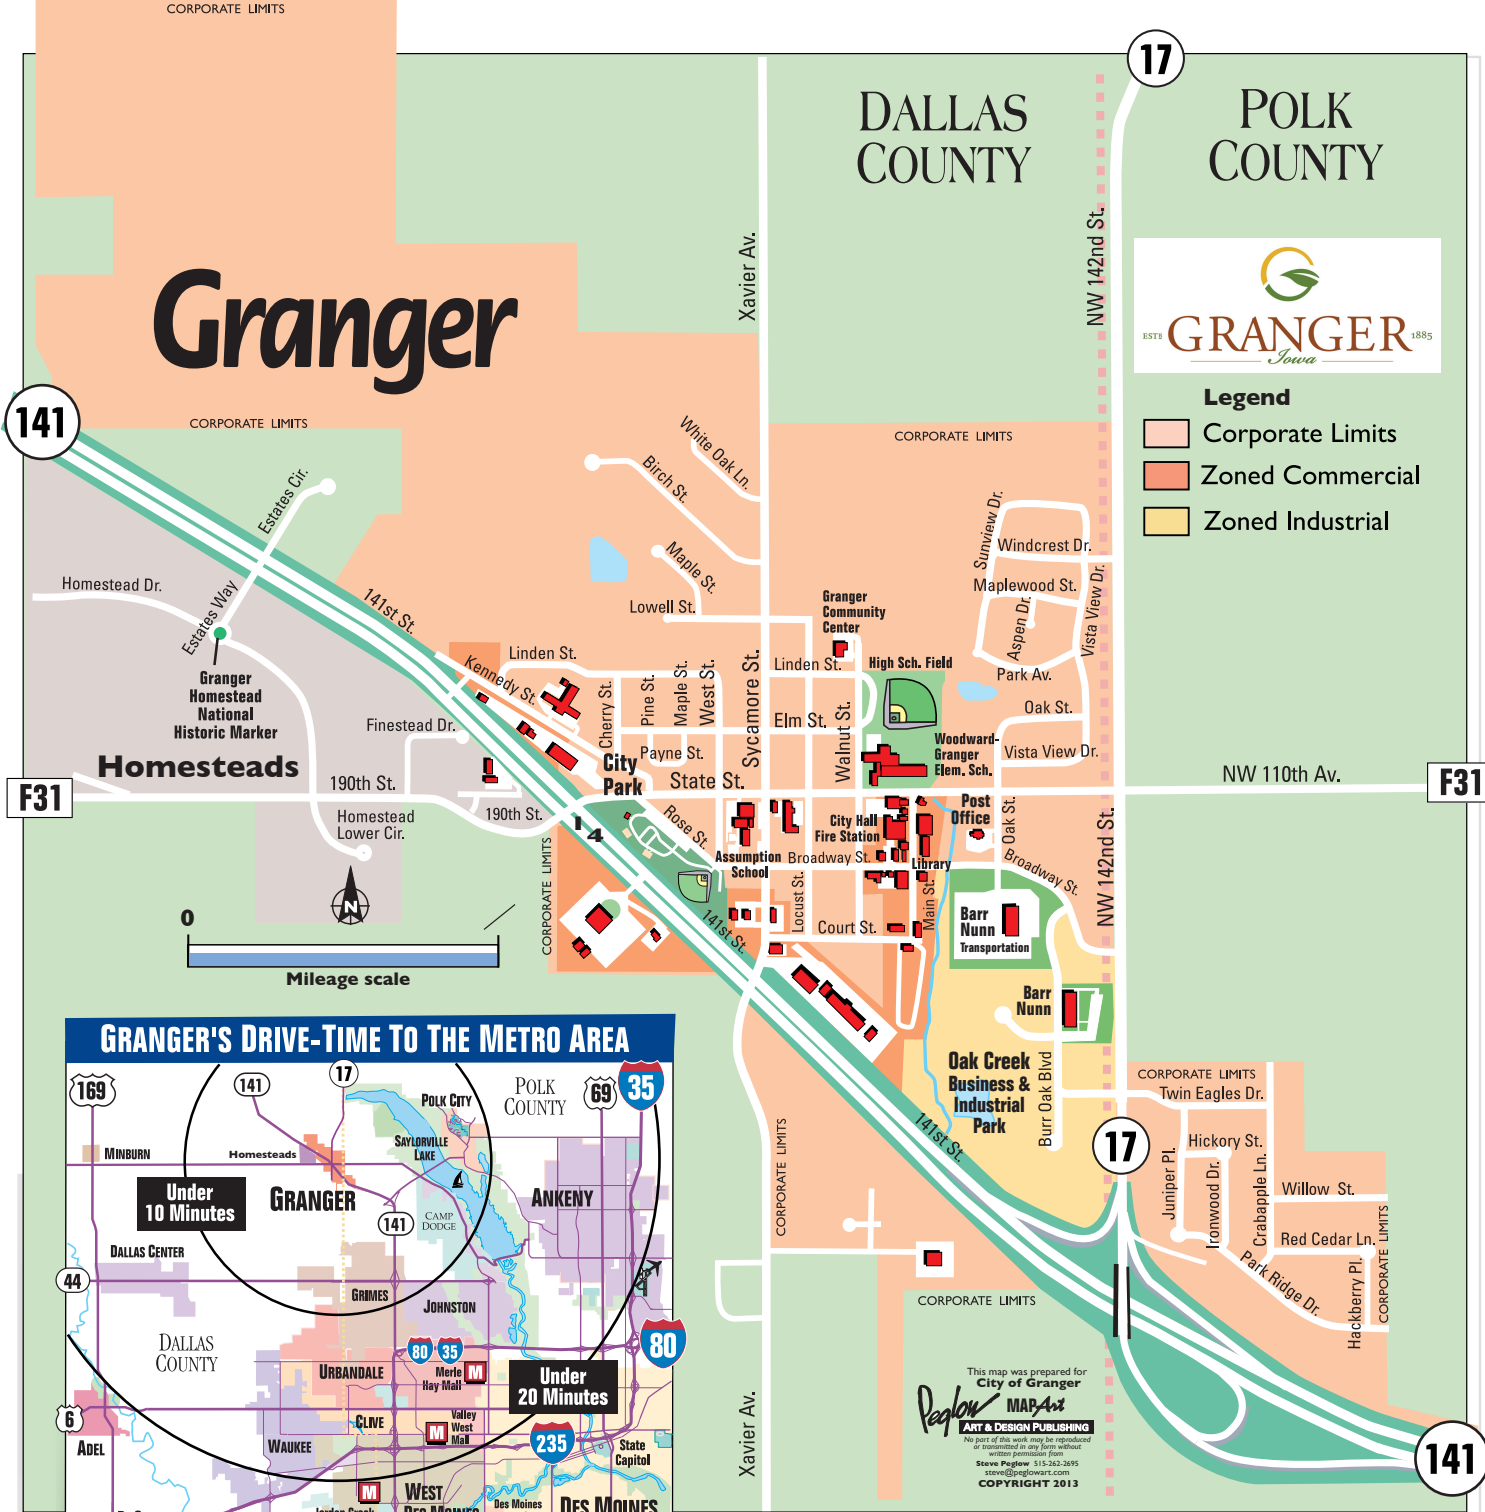

Granger

DALLAS COUNTY

POLK COUNTY

Legend

- Corporate Limits
- Zoned Commercial
- Zoned Industrial