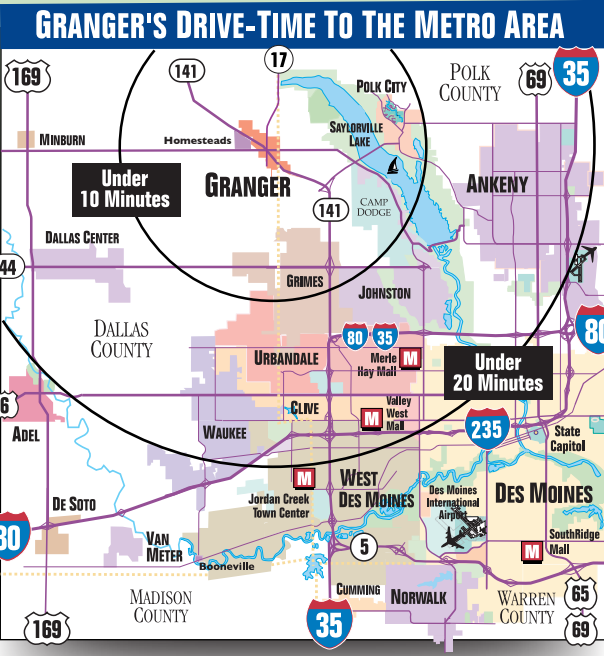

Granger

DALLAS COUNTY

POLK COUNTY

Legend

- Corporate Limits
- Zoned Commercial
- Zoned Industrial